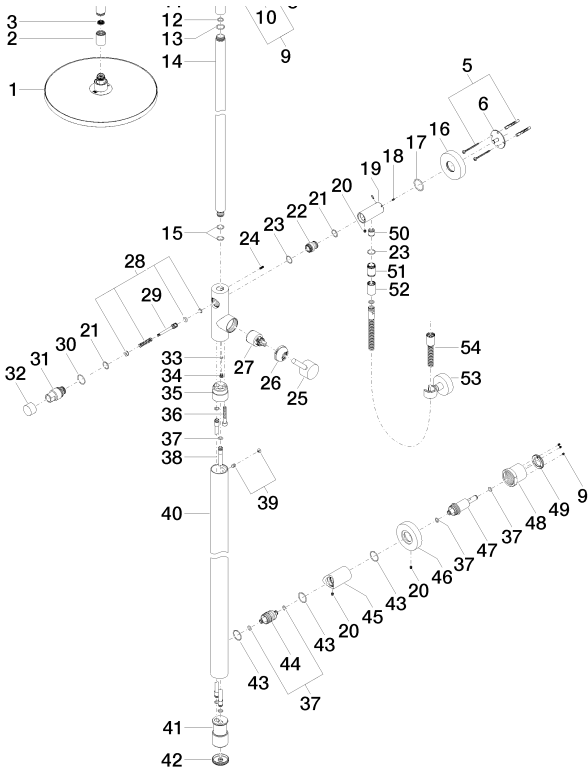

Shower - Meta

Shower riser - black matte

Article number: 26 024 661-33 0010

3	09 23 01 039 90	sieve	1
4	90 28 22 082 00-33	spout	1
5	05 30 31 025 00 90	fixing set	2
6	09 30 11 103 90	holder	2
7	09 27 89 000-33	rosette	1
8	09 14 10 006 90	seal	1
9	09 31 11 030 90	pin	1
10	09 11 10 083-33	connection	1
11	09 17 11 049-33	holder	1
12	09 14 10 077 90	seal	1
13	09 14 10 122 90	seal	1
14	04 28 22 134 20-33	pipe	1
15	09 14 10 055 90	seal	2
16	09 27 88 010-33	rosette	1
17	09 14 10 101 90	seal	1
18	09 31 11 061 90	pin	2
19	09 11 10 081 20-33	connection	1
20	09 31 11 049 90	pin	3
21	09 14 10 010 90	seal	2
22	09 24 03 162 20 90	nipple	1
23	09 14 10 032 90	seal	2
24	09 31 11 024 90	pin	1
25	90 20 66 017 00-33	handle	1
26	09 24 04 107-33	nut	1
27	90 15 05 064 00 90	cartridge	1
28	90 16 02 023 00 90	spring	1
29	09 31 09 102 20-33	pull-rod	1
30	09 14 10 112 90	seal	1
31	09 21 34 081 20-33	nipple	1
32	09 20 88 002-33	handle	1
33	09 14 10 132 90	seal	1
34	09 31 20 027 10-33	plug	1
35	09 24 03 149 10-33	adaptor	1
36	09 30 30 111 90	screw	1
37	09 14 10 139 90	seal	6
38	04 28 22 038 00 90	connection	2
39	04 31 20 034 00 90	plug	1
40	04 28 22 034 00-33	pipe	1
41	09 17 11 024 20 90	distributor	1
42	09 21 02 132-33	lid	1
43	09 14 10 063 90	seal	3
44	09 24 04 215 20 90	nipple	1
45	09 11 10 080 20-33	connection	1
46	09 27 88 008-33	rosette	1
47	09 24 04 210 10 90	nipple	1
48	09 21 02 128 90	sleeve	1
49	09 24 77 002 90	nut	1
50	09 23 01 141 90	back-flow preventer	1
51	09 24 03 115 20-33	nipple	1