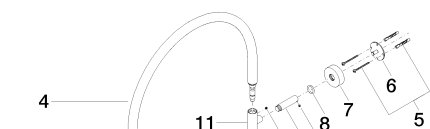

Model/program/technical modifications and error excepted
For more information see: www.dornbracht.com + 49 (0) 2371 433-460 mail@dornbrachgroup.de