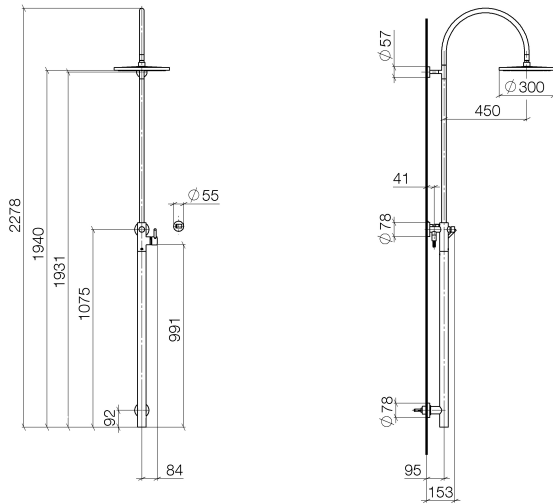

Shower - Meta

Shower riser - black matte

Article number: 26 024 661-33 0010

- Swiveling 180°
- Rainshower
- Rain shower with descaling system
- Rain shower water flow rate limited to max. 1.8 gpm
- Rain shower Ø 11-3/4"
- Showerhead holder with rosette, Ø 3-1/8"
- Metal shower hose 49-1/4" with anti-twist device
- Height from center of faucet to top of shower arm 89-3/4"
- Height from center of faucet to bottom of rainhead 76-3/8"
- Shower head/ hand shower integrated diverter
- Flanges Ø 2-1/8"
- Recommended spacing between bottom edge of shower riser and floor 3-5/8".
- NOTE: Local building codes may require the use of an anti-scald device. Please refer to remote pressure balance valve (35 910 970 90)
- Internal backflow preventer.
- NOTE: Hand shower sold separately. Please see hand shower options under the miscellaneous articles section of each series.
- Rough to be connected to lower wall bracket

black matte

Accessory is required for this item.

Shower - Meta

Shower riser - black matte

Article number: 26 024 661-33 0010

Dimensional drawing

All dimensions in mm / inch = mm x 0,0394

Shower - Meta